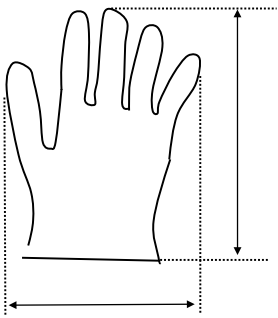

Use

(Automotive) garage. Transport. Conveyance and gasoline delivery. Catering...

Technical features

- ✓ **Construction:** Clear disposal polyethylene glove. Non sterile. 30 x 24 cm.^(*)
- ✓ Slightly embossed.
- ✓ **Material and colours:** - polyethylene.
- transparent.
- ✓ **Thickness:** 0.02+/-0.003 mm ^(*)
- ✓ **Packaging:**
 - Carton of 100 bundles.
 - Bundles of 100 pieces.

Learn more: www.singer.fr

^(*) Average values

A: 30+/-2cm
B: 24+/-1cm

Advantages

- ✓ Easy and convenient use.
- ✓ Economical product.
- ✓ Very useful in many occasions against stain, bad smells (gasoline), etc