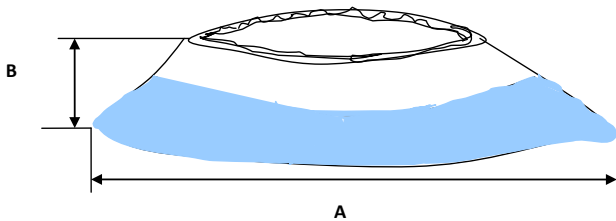

A: 39,5 cm (*)
B: 16,5 cm (*)

Type of use

This shoe cover can be used in many works requiring a protection of your clothing from dirt and / or to protect the environment against particles, genes and micro-dust emitted by the user.

Works spray, paint, pharmaceutical, electronics, renovation, maintenance, hospitals, housekeeping, food industry...

Technical features

- ✓ Non-woven polypropylene shoe cover.
- ✓ Reinforced polyethylene sole.
- ✓ Elasticated ankle.
- ✓ One size fits all.
- ✓ Single use item.
- ✓ **Packing:**